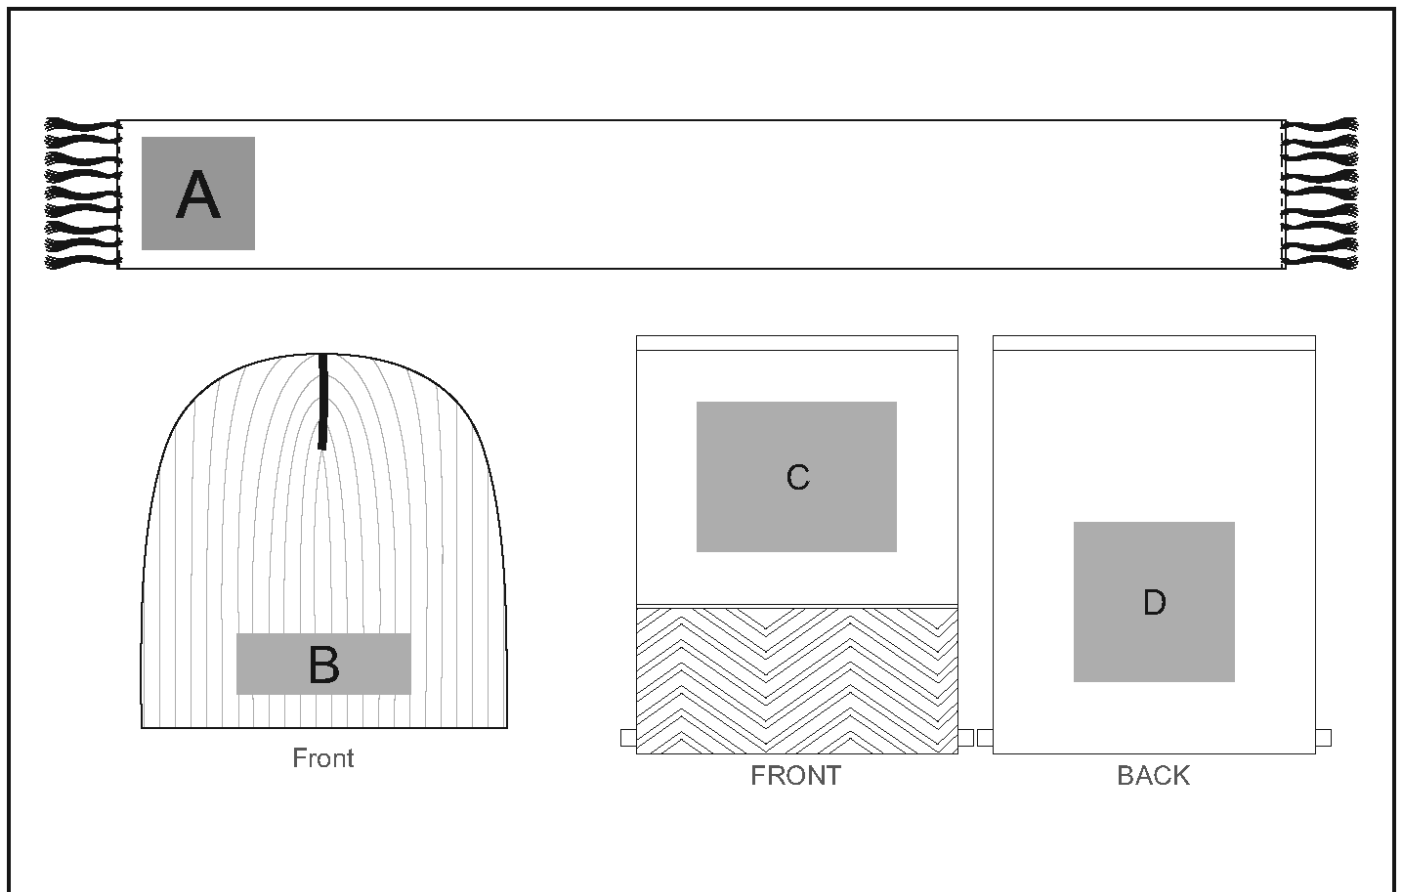

GIFTSET-7476

Nebraska Winter Set - Navy

Need to know:

- - Includes 1-Colour, 1-Position Screen Print on Pouch (setup fee applies)

Branding Options:

Position C

1. Screen Print (SA)
1 Colour
Size: 160mm wide x 80mm high
2. Digital Direct Transfer (DDT-D)
Full Colour
Size: 105mm wide x 74mm high
3. Digital Direct Transfer (DDT-A)
Full Colour
Size: 148mm wide x 105mm high
4. Digital Direct Transfer (DDT-B)
Full Colour
Size: 200mm wide x 150mm high

Position A

1. Embroidery (EM-OTHER)
N/A
Size: 150mm wide x 150mm high

Position D

1. Screen Print (SA)
1 Colour
Size: 160mm wide x 160mm high

Position B

1. Embroidery (EM-OTHER)
N/A
Size: 100mm wide x 35mm high